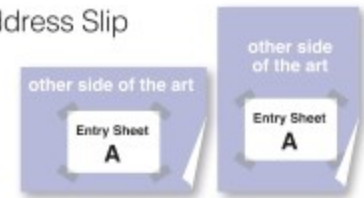

Two-dimensional artwork

Size

- Quarto size or within 38 cm x54 cm
- Canvas size :Less than F8 (38 cmx46 cm)

3 Prepare the documents

1

Enter the Website and Print the Entry Sheet: A and the Entry Sheet: B

<https://kanagawabiennial.jp/callforentries>

2

Fill the Entry Sheet: A and the Address Slip in Block Capital letters
Paste the Sheet: A on the other side of the art, as shown

3

Fill the Entry Sheet: B and enclose it with your artworks

※ It is important to send both Entry Sheet: A and Entry Sheet: B